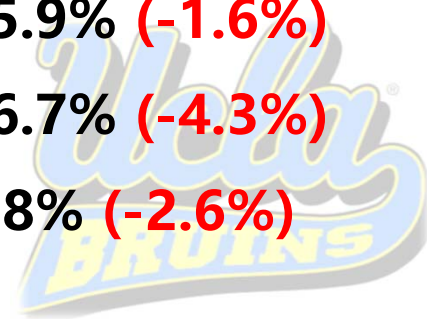

- Both undergraduate and graduate (master’s or above) degrees
- Research-focused

Penn
UNIVERSITY of PENNSYLVANIA

2021 vs 2020

Early decision statistics

	Applications Submitted	Acceptance rate (compared to 2020)
• Harvard University	10,086 (+57%)	7.4% (-6.5%)
• Yale University	7,939 (+38%)	10.5% (-3.3%)
• Dartmouth College	2,664 (+29%)	21% (-5%)
• University of Pennsylvania	7,962 (+23%)	14.9% (-4.8%)
• Brown University	5,540 (+22%)	15.9% (-1.6%)
• Duke University	5,040 (+17.8%)	16.7% (-4.3%)
• MIT	15,036 (+62%)	4.8% (-2.6%)