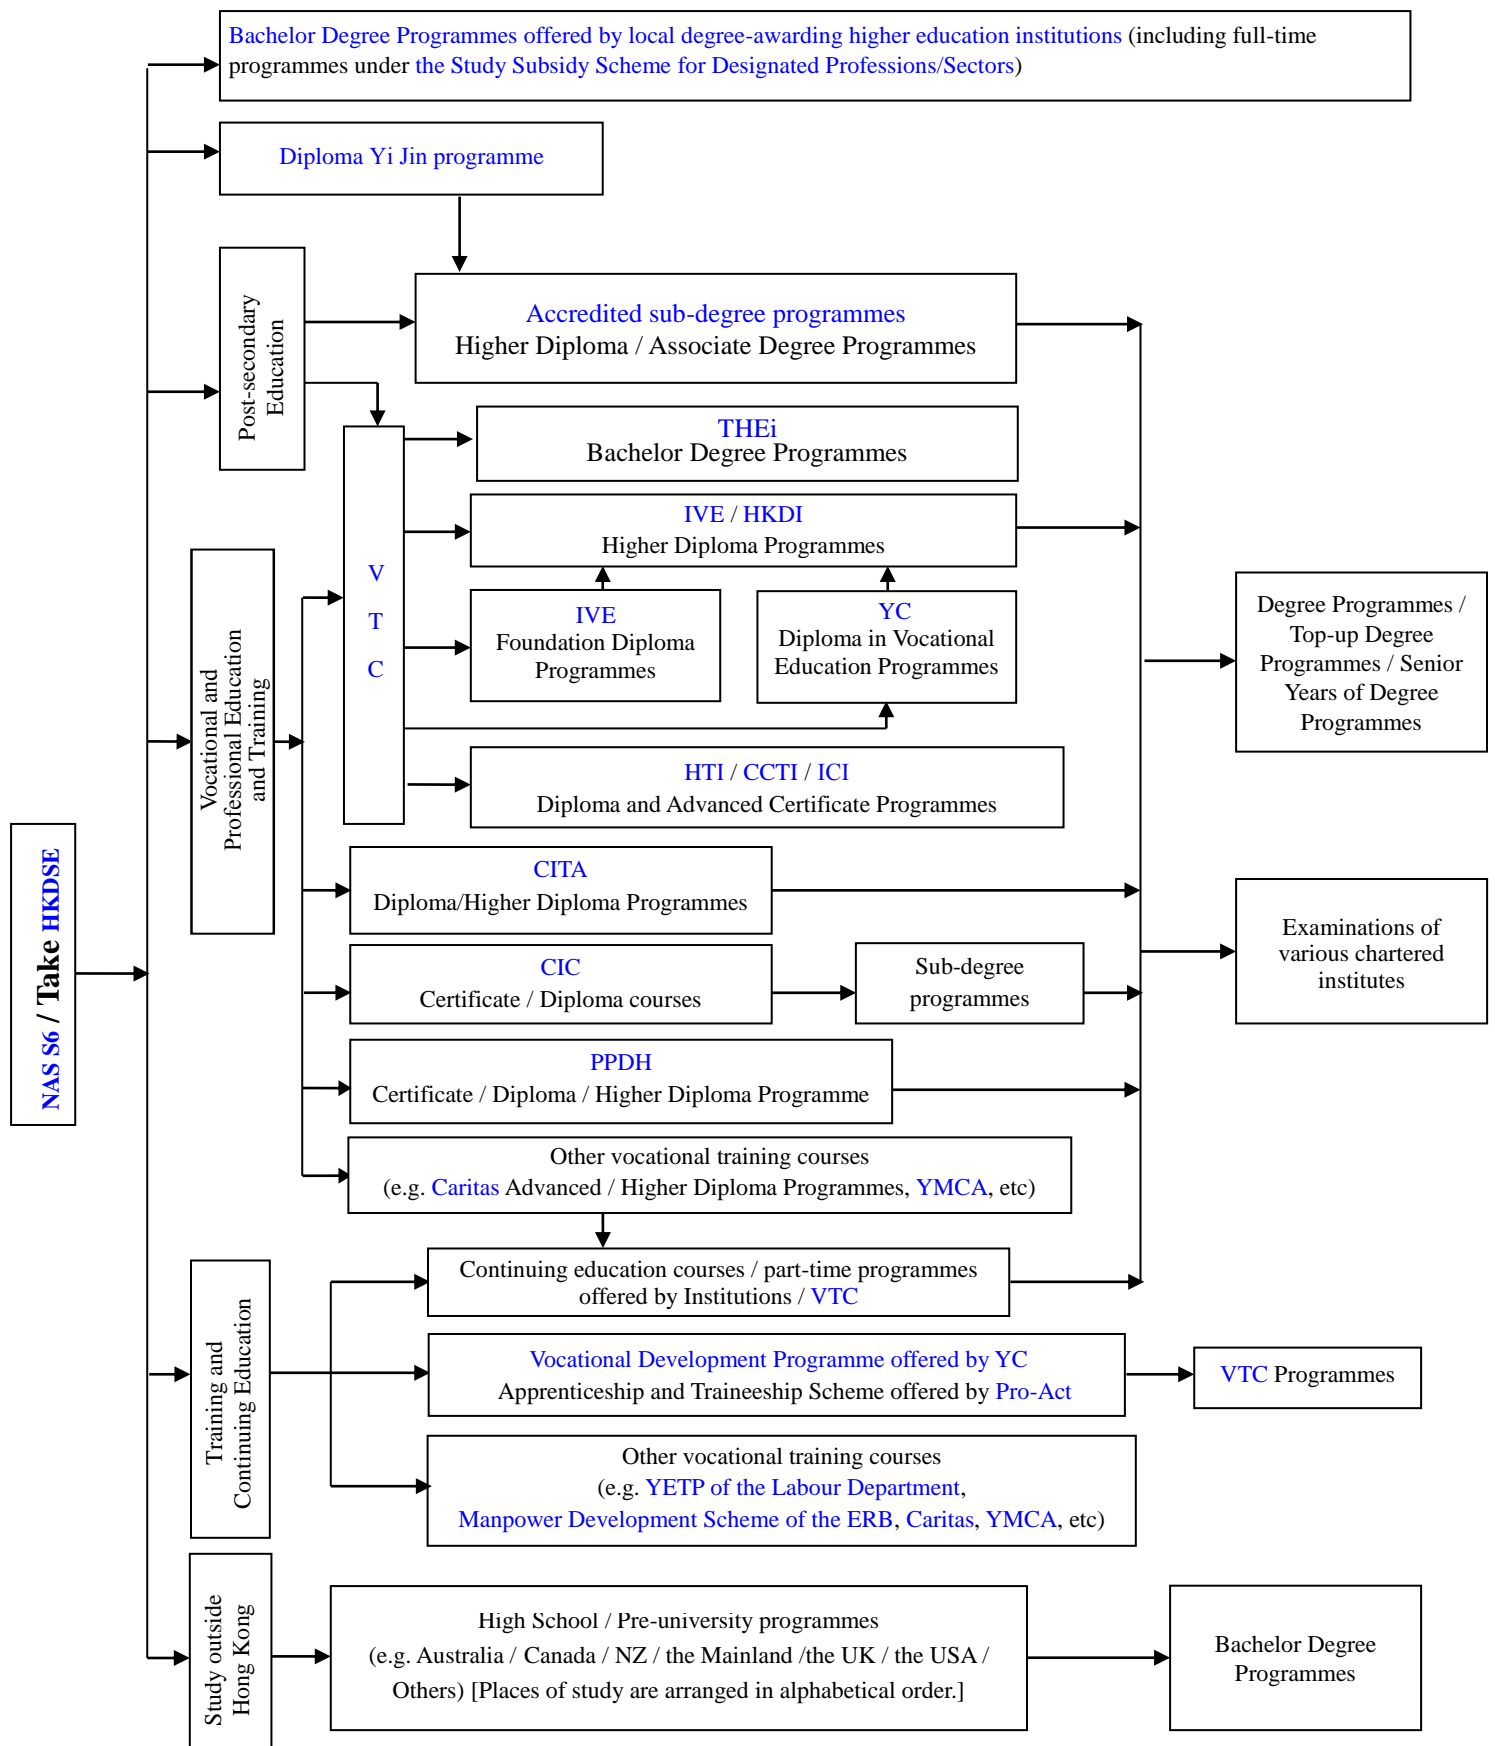

Study Paths for S6 Graduates under the New Academic Structure (NAS)

Caritas
CCTI
CIC
CITA
ERB
HTI
HKDI
HKDSE

Caritas Community & Higher Education Service
Chinese Cuisine Training Institute
Construction Industry Council
Clothing Industry Training Authority
Employees Retraining Board
Hotel and Tourism Institute
Hong Kong Design Institute
Hong Kong Diploma of Secondary Education

ICI
IVE
PPDH
Pro-Act
THEi
VTC
YC
YMCA
YETP

International Culinary Institute
Hong Kong Institute of Vocational Education
Prince Philip Dental Hospital
Pro-Act by VTC
Technological and Higher Education Institute of Hong Kong
Kong Vocational Training Council
Youth College
Young Men's Christian Association
Youth Employment and Training Programme